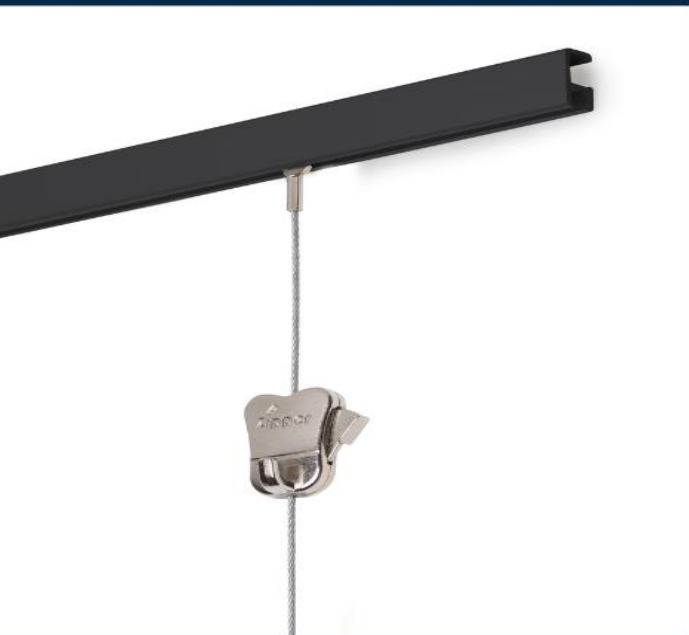

SUPREMEMOULDINGS

STAS

picture hanging systems

STAS Mini Rail

If you want an elegant barely visible hanging system, the STAS minirail is your best choice

Used in combination with STAS cobra cords and matching hooks

Dimensions: 9 x 16mm

Weight Limit: 25kg per meter

Available Colours:

White

Black

Silver Aluminium

STAS Clip Rail

If you want a robust, no-nonsense hanging system, the STAS cliprail system is your best choice.

Used in combination with STAS cobra cords and matching hooks

Dimensions: 8.2 x 25mm

Weight Limit: 20kg per meter

Available Colours:

White

Silver Aluminium

STAS Cliprail Kit

Used in combination with STAS cobra cords
and matching hooks

Length of clip rail: 150cm

2 x perlon cords

2 x smartspring

5 x rail clip

1 x rail connector

6 x screw & plug

2 x end caps

SUPREMEMOULDINGS